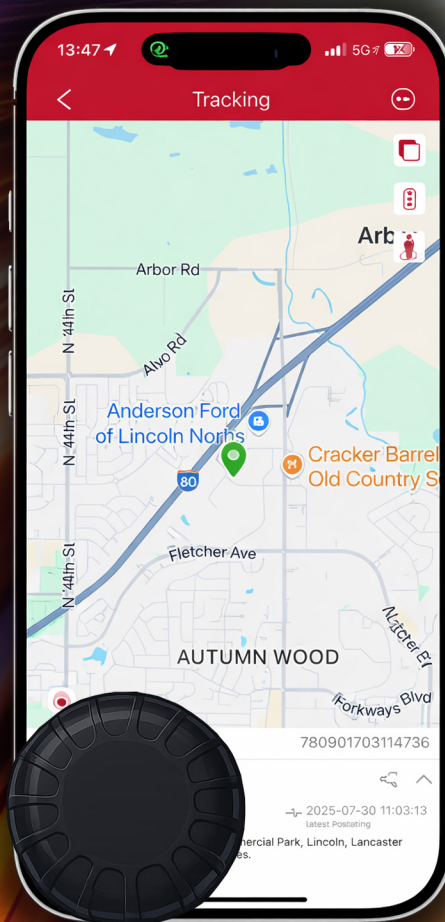

VEHICLE ASSET CONTROL

NEW BATTERY POWERED TRACKER DESIGN
EXCLUSIVELY FOR CAR,
MOTORCYCLE AND MOTORSPORT OWNERS

Keep your valued assets protected, and under control with our new advanced long life battery powered mini asset tracker. Our new ultra small tracker offers unlimited tracking, Gel Fencing and movement alerts with our easy to use Mobile Ap

VEHICLE ASSET CONTROL

Mini Long-Life Battery Wireless Tracker

Introducing the Mini Long-Life Battery wireless Tracker — This compact, wire-free tracker, sets up in minutes and delivers years of reliable tracking on a single charge, making it perfect for cars, motorcycles, ATVs, UTVs, and more.

Unlimited Tracking with our Mobile App

- Locates and tracks assets
- Track anytime with any Cell Phone, Desktop, Laptop or Tablet

No Subscription Charges – 3-year Plan Included

- One Time Flat Fee- Unlimited use for 3 Years, no additional charges
- Plan Includes Geo Fence and Unlimited Tracking

Stolen Vehicle Recovery + Geo Fence Protection

- Create virtual boundaries around your lot or storage areas.
- Receive alerts if a vehicle moves outside the designated zone.
- Prevent unauthorized use, after-hours movement, or potential theft